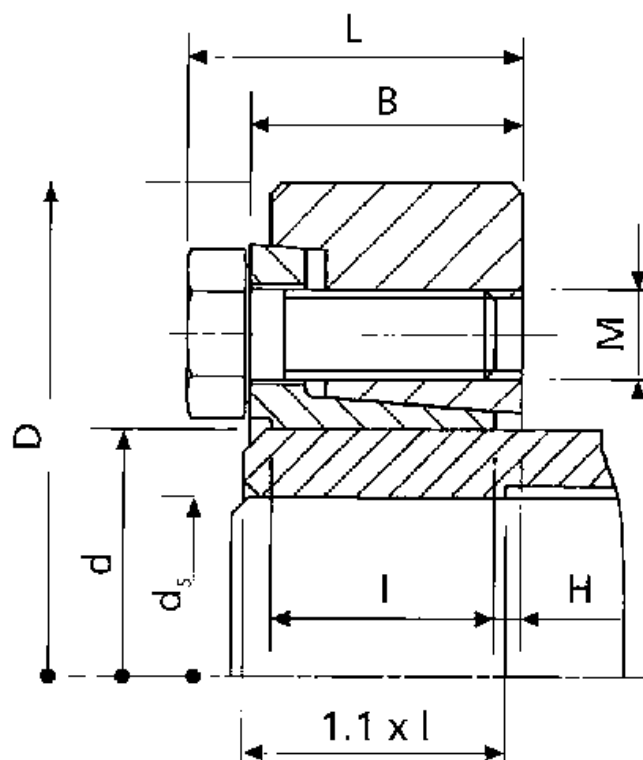

Article number: 437800185

Description: Rota-fix shaft-hub connection SB 185

Measures

B mm = 85.5
 d H8 mm = 185
 D mm = 320.0
 ds mm = 140
 F kN torque = 1157
 H = 8.0
 I mm = 71.5
 L mm = 96.5

M mm = M16
 T N m torque = 81000
 Ts N m bolt tightening torque = 290